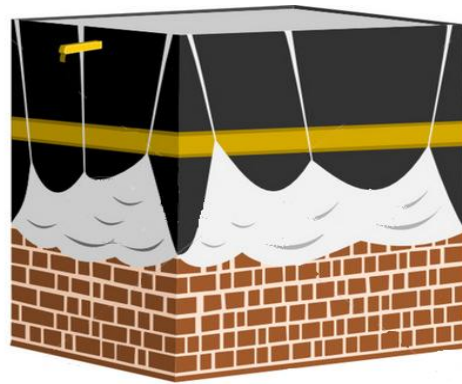

The colors of Hajj mini book  
Assemble all pages and staple.

IHRAM GARMENT IS  
**WHITE**

THE MASJID DOME IS  
**GREEN**

THE CAMEL IS  
**BROWN**

THE KISWA CLOTH IS  
**BLACK**

THE AIRPLANE IS

**BLUE**

MAQAM IBRAHIM IS

**GOLD**